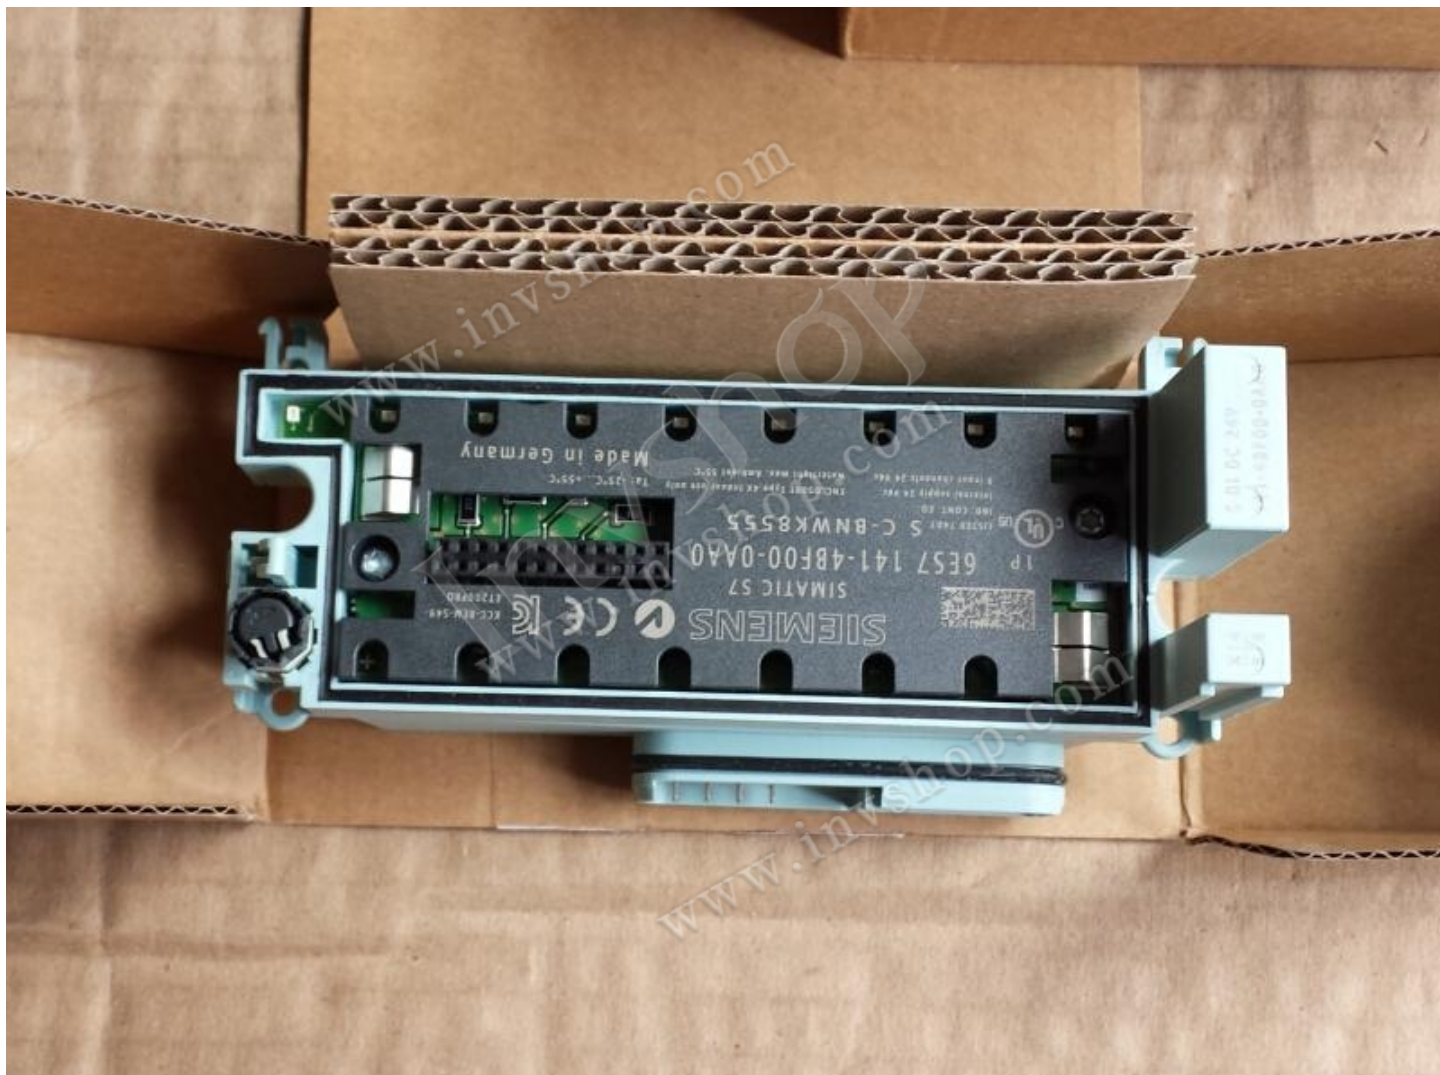

<https://www.invshop.com>

<https://www.invshop.com>