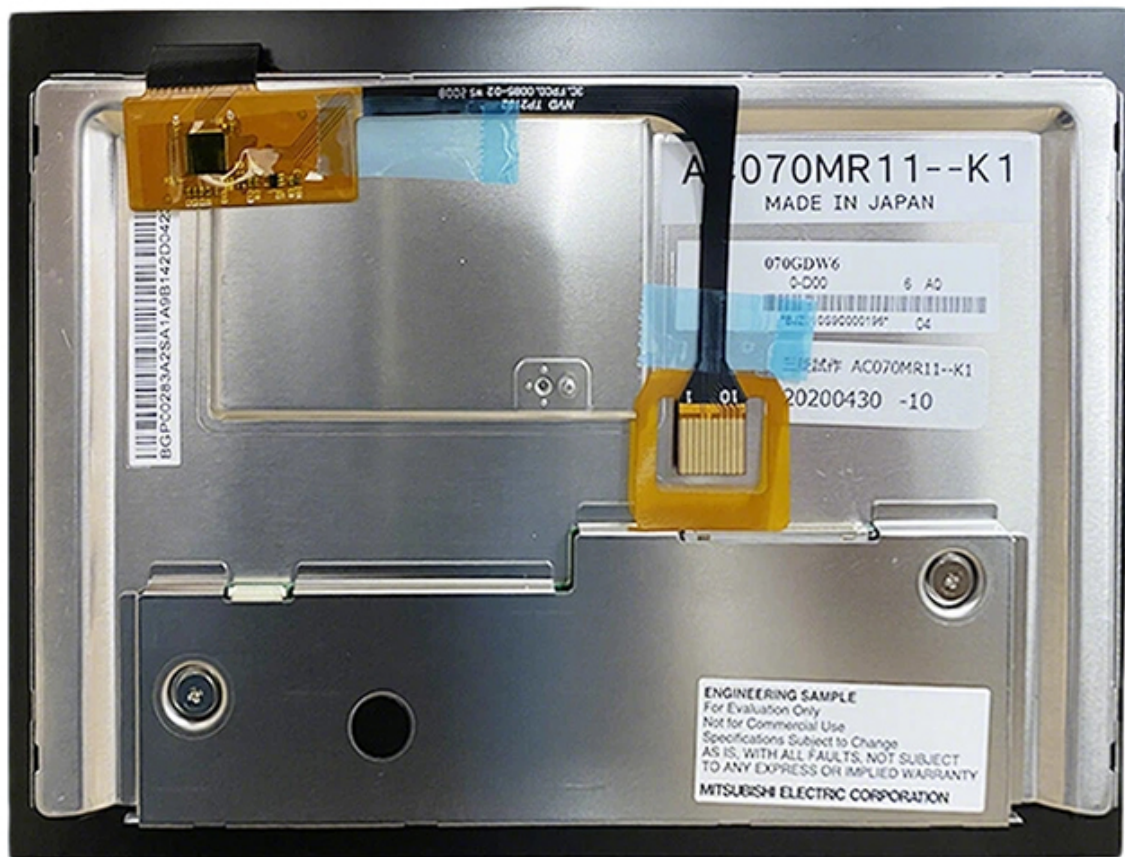

# AC070MR11--K1 Mitsubishi 7.0inch 800\*480 LCD PANEL

Model	AC070MR11--K1
Brand	Mitsubishi
Category	<a href="#">Industrial LCD display</a>

Note:

Invshop recommends that you inquire with the original factory or its agents about the latest production status and technical information about AC070MR11--K1. The product parameters displayed on Invshop are entered by Invshop engineers according to the specifications, and efforts have been made to minimize errors, but we cannot guarantee the complete correctness of the parameters. Please refer to the specification sheet!